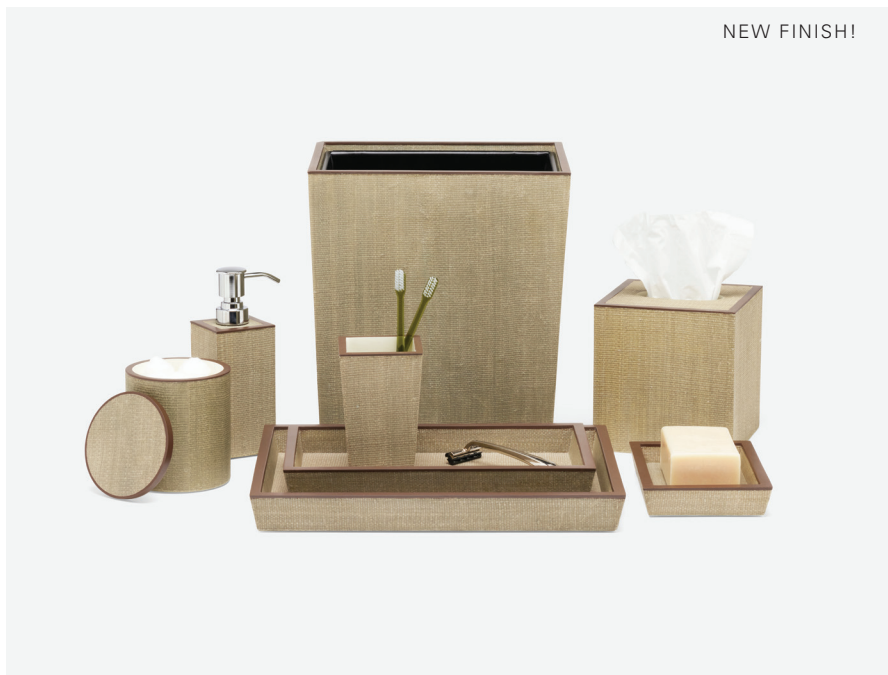

NEW FINISH!

FINISH: Taupe Abaca/Brown Resin
8 PIECE COLLECTION

Brush Holder 3"L x 3"W x 4.5"H
Canister 4"D x 5"H
Soap Dish 6.5"L x 4.5"W x 1"H
Soap Pump 3"L x 3"W x 6"H
Pump Head: Shiny Nickel
Tissue Box 5.5"L x 5.5"W x 6"H
Medium Tray 11"L x 6.5"W x 1"H
Large Tray 13"L x 10"W x 1.5"H
Sq. Wastebasket 8"L x 8"W x 11"H
Rec. Wastebasket 10"L x 8"W x 11"H

Swatch Available

MARANELLO*