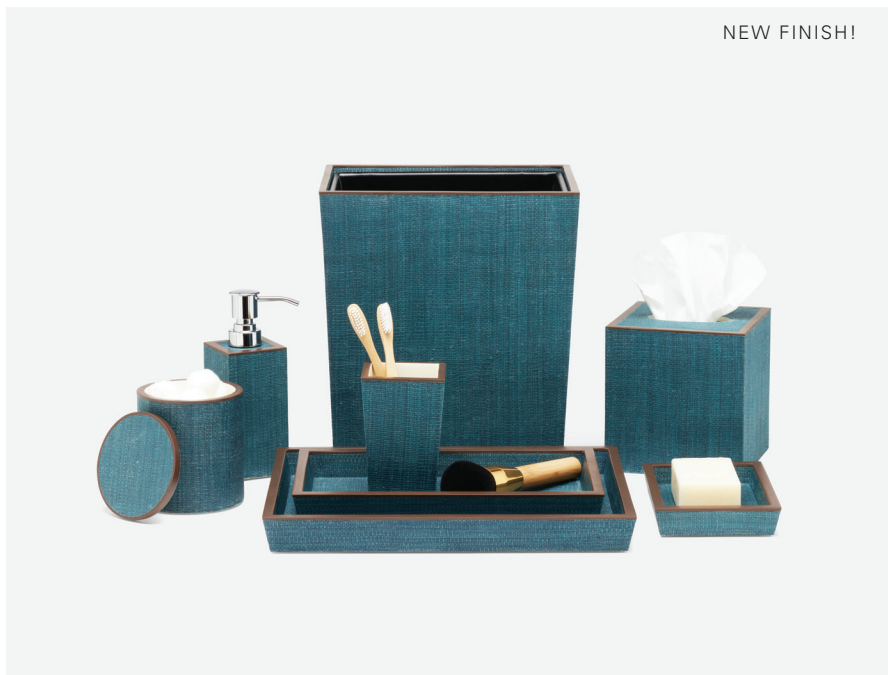

NEW FINISH!

FINISH: Teal Abaca/Brown Resin
8 PIECE COLLECTION

Brush Holder 3"L x 3"W x 5"H
Canister 4"D x 5"H
Soap Dish 6.5"L x 4.5"W x 1"H
Soap Pump 2.5"L x 2.5"W x 7"H
Pump Head: Chrome
Tissue Box 5.5"L x 5.5"W x 6"H
Medium Tray 11"L x 6.5"W x 1"H
Large Tray 13"L x 10"W x 1"H
Rec. Wastebasket 10"L x 8"W x 11"H

Swatch Available

MARANELLO*